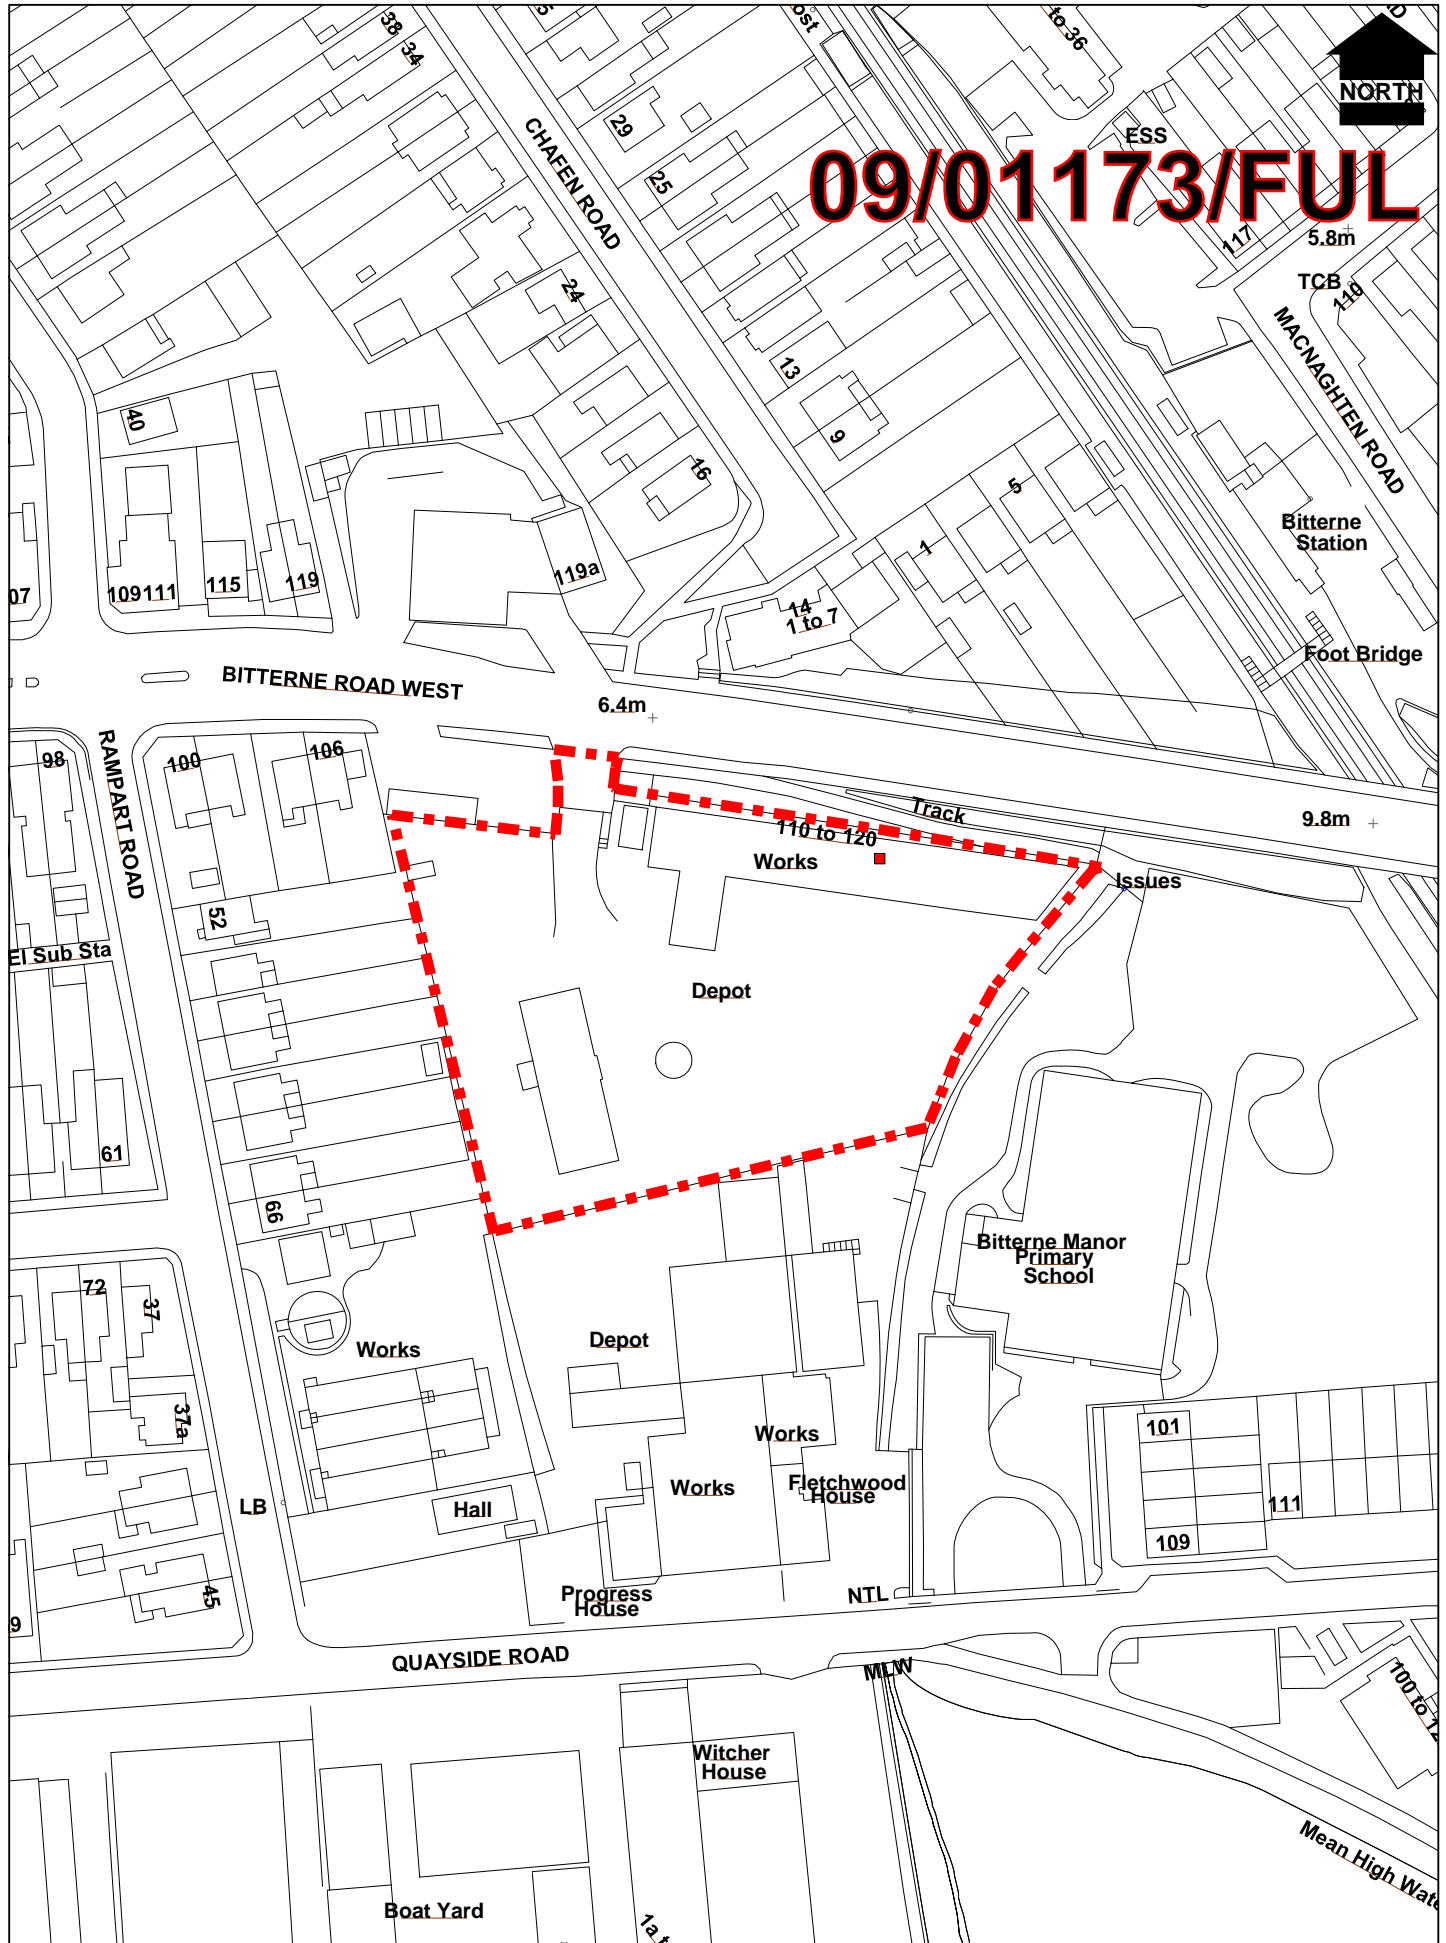

**09/0173/FUL**

Scale : 1:1250

Date 09 December 2009

© Crown copyright. All rights reserved. Southampton City Council 100019679 2004.